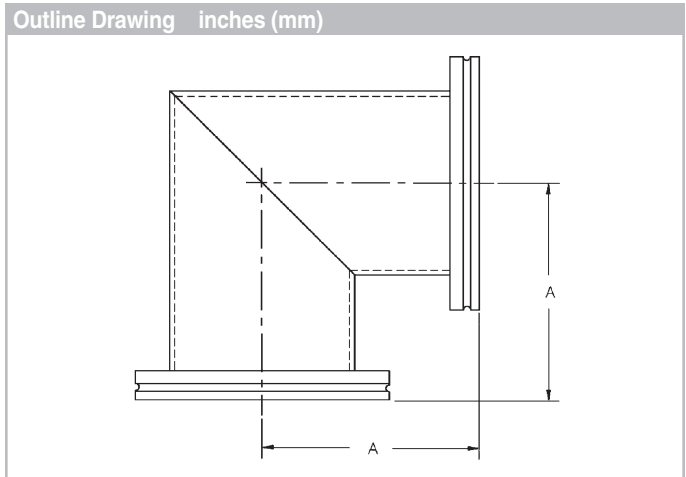

## Ordering Information – Elbows 90°

Size	Part Number	Tube Size	A in. (mm)	Shipping Weight lbs. (kg)
NW63	IE02500346	2.5 in.	3.46 (87.9)	2.0 (0.9)
NW80	IE03000425	3.0 in.	4.25 (108.0)	4.0 (1.8)
NW100	IE04000425	4.0 in.	4.25 (108.0)	6.0 (2.7)
NW160	IE06000543	6.0 in.	5.43 (137.9)	10.0 (4.5)
NW200	IE08000700	8.0 in.	7.00 (177.8)	14.0 (6.3)
NW250	IE10000818	10.0 in.	8.18 (207.8)	19.0 (8.6)

## Ordering Information – Tees

Size	Part Number	Tube Size	A in. (mm)	B in. (mm)	Shipping Weight lbs. (kg)
NW63	IT02500346	2.5 in.	3.46 (87.9)	6.92 (175.8)	3.0 (1.4)
NW80	IT03000425	3.0 in.	4.25 (108.0)	8.50 (215.9)	5.0 (2.3)
NW100	IT04000425	4.0 in.	4.25 (108.0)	8.50 (215.9)	8.0 (3.6)
NW160	IT06000543	6.0 in.	5.43 (137.9)	10.86 (275.8)	13.0 (5.9)
NW200	IT08000700	8.0 in.	7.00 (177.8)	14.00 (355.6)	18.0 (8.2)
NW250	IT10000818	10.0 in.	8.18 (207.8)	16.36 (415.5)	24.0 (11.0)