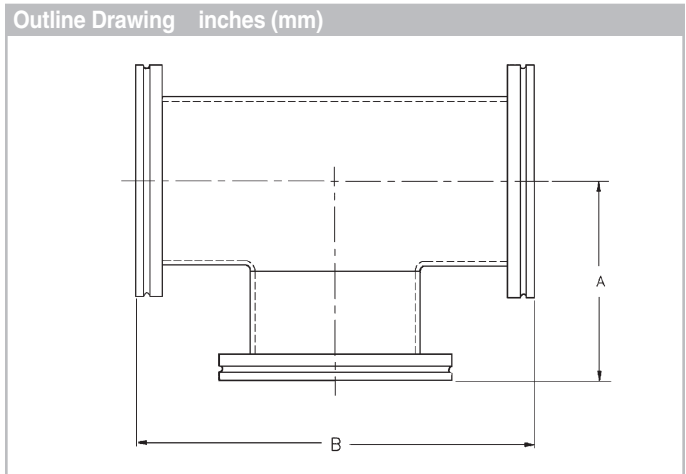

## Ordering Information – Elbows 90°

Size	Part Number	Tube Size	A in. (mm)	Shipping Weight lbs. (kg)
NW63	IE02500346	2.5 in.	3.46 (87.9)	2.0 (0.9)
NW80	IE03000425	3.0 in.	4.25 (108.0)	4.0 (1.8)
NW100	IE04000425	4.0 in.	4.25 (108.0)	6.0 (2.7)
NW160	IE06000543	6.0 in.	5.43 (137.9)	10.0 (4.5)
NW200	IE08000700	8.0 in.	7.00 (177.8)	14.0 (6.3)
NW250	IE10000818	10.0 in.	8.18 (207.8)	19.0 (8.6)

## Ordering Information – Tees

Size	Part Number	Tube Size	A in. (mm)	B in. (mm)	Shipping Weight lbs. (kg)
NW63	IT02500346	2.5 in.	3.46 (87.9)	6.92 (175.8)	3.0 (1.4)
NW80	IT03000425	3.0 in.	4.25 (108.0)	8.50 (215.9)	5.0 (2.3)
NW100	IT04000425	4.0 in.	4.25 (108.0)	8.50 (215.9)	8.0 (3.6)
NW160	IT06000543	6.0 in.	5.43 (137.9)	10.86 (275.8)	13.0 (5.9)
NW200	IT08000700	8.0 in.	7.00 (177.8)	14.00 (355.6)	18.0 (8.2)
NW250	IT10000818	10.0 in.	8.18 (207.8)	16.36 (415.5)	24.0 (11.0)